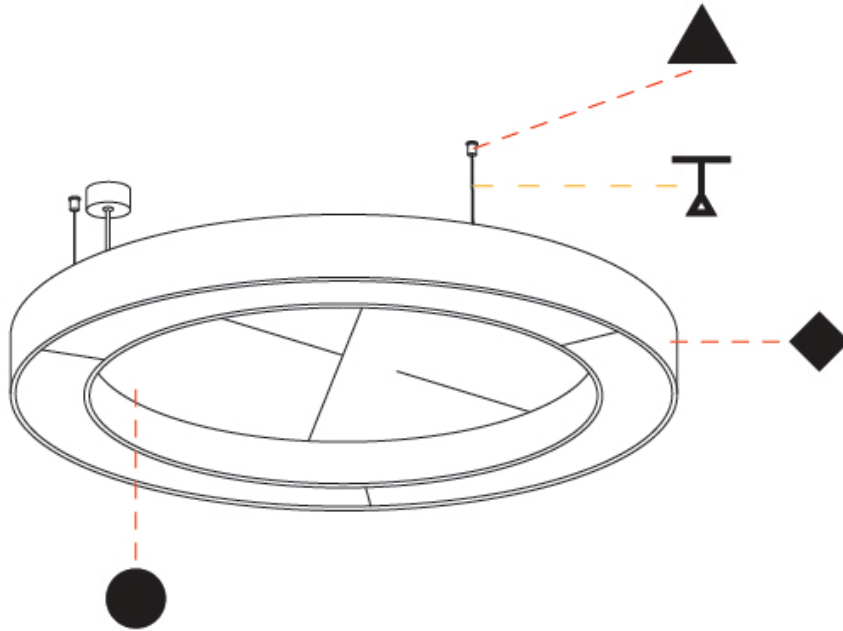

GLORIOUS ACOUSTIC SUSPENSION

A300720-

PROJECT
TYPE
SPECIFIER
QUANTITY
DATE

A