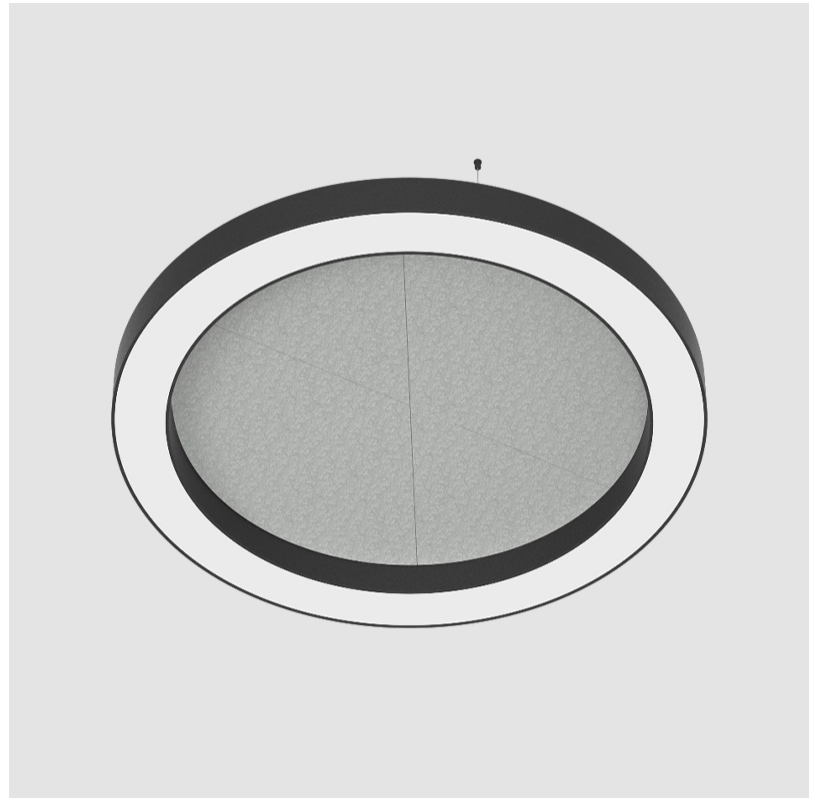

GENERAL

Series: Glorious Acoustic
Partner: Prolicht
Division: Architectural
Installation: Suspension
Product Type: Acoustic
Mounting Location: Ceiling
Light Distribution: Direct / Indirect

PHYSICAL

Shape: Round
Diameter (mm): 950
Diameter (in): 37 3/8"
Width (mm): 120
Width (in): 4 3/4"
Diffuser: PMMA - Opal / Micro-Prism
Fixture Finish: SSR / BKV / CWI / CRY / HAB / UFT / ITA / RUA / FTG / MYG / LOD / PUS / FRO / FUP / KIA / POP / BLS / SPG / MEY / GOH / CHC / COM / ABZ / JAG / OBR / MOS / ROR
Acoustic Finish: SFW / CYW / SEE / SYN / MTS / PMB / TTN / CYB / STO / DPE / BES / SHB / ARE / ANE / VRD / CRF
Fixture Material: Aluminum
Primary Material: Acoustic
Cable Details: 2000mm / 78 3/4" or 6000mm / 236 1/4" Transparent Cable

ELECTRICAL

Lamp Type: LED (Zhaga Standard)
Input Wattage (W): 64
Total Output Wattage (W): 58.2
Dimming: Tri-Mode (Non-Dimming and Phase Dimming (120Vac only) and 0-10V Dimming)
Driver Included: Yes
Driver Location: Integrated
Driver Type: Constant Current - Universal
Driver Class: Class 2
Input Voltage (V): 120 - 277

LED

Color Temperature (°K): 2700 / 3000 / 3500 / 4000
Max. Delivered Lumen (lm): Max 7331
Nominal Lumen (lm): Max 9535
CRI: >90 CRI
Lamp Life (hrs): 50000

OPTICAL

RATINGS AND CERTIFICATIONS

Certified By: CSA Certified to UL and CSA Standards
IP rating: IP20