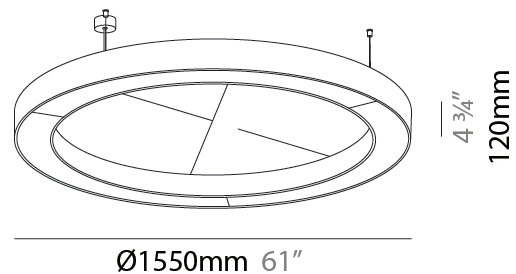

GENERAL

Series: Glorious Acoustic
Partner: Prolicht
Division: Architectural
Installation: Suspension
Product Type: Acoustic
Mounting Location: Ceiling
Light Distribution: Direct / Indirect

PHYSICAL

Shape: Round
Diameter (mm): 1550
Diameter (in): 61
Width (mm): 120
Width (in): 4 3/4
[Diffuser: PMMA - Opal / Micro-Prism](#)
[Fixture Finish: SSR / BKV / CWI / CRY / HAB / UFT / ITA / RUA / FTG / MYG / LOD / PUS / FRO / FUP / KIA / POP / BLS / SPG / MEY / GOH / CHC / COM / ABZ / JAG / OBR / MOS / ROR](#)
[Acoustic Finish: SFW / CYW / SEE / SYN / MTS / PMB / TTN / CYB / STO / DPE / BES / SHB / ARE / ANE / VRD / CRF](#)
Fixture Material: Aluminum
Primary Material: Acoustic
[Cable Details: 2000mm / 78 3/4" or 6000mm / 236 1/4" Transparent Cable](#)

ELECTRICAL

Lamp Type: LED (Zhaga Standard)
Input Wattage (W): 110
Total Output Wattage (W): 100
[Dimming: Non-Dimmable](#)
Driver Included: Yes
Driver Location: Integrated
Driver Type: Constant Current - Universal
Driver Class: Class 2
Input Voltage (V): 120 - 277

LED

[Color Temperature (°K): 2700 / 3000 / 3500 / 4000](#)
Max. Delivered Lumen (lm): Max 12515
Nominal Lumen (lm): Max 16105
CRI: >90 CRI
Lamp Life (hrs): 50000

OPTICAL

RATINGS AND CERTIFICATIONS

Certified By: CSA Certified to UL and CSA Standards
IP rating: IP20