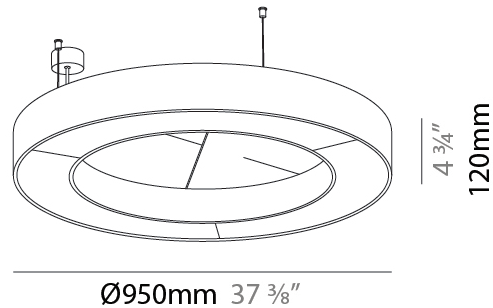

GENERAL

Series: Glorious Acoustic
Partner: Prolicht
Division: Architectural
Installation: Suspension
Product Type: Acoustic
Mounting Location: Ceiling
Light Distribution: Direct / Indirect

PHYSICAL

Shape: Round
Diameter (mm): 950
Diameter (in): 37 3/8"
Width (mm): 120
Width (in): 4 3/4"
Diffuser: PMMA - Opal / Micro-Prism
Fixture Finish: SSR / BKV / CWI / CRY / HAB / UFT / ITA / RUA / FTG / MYG / LOD / PUS / FRO / FUP / KIA / POP / BLS / SPG / MEY / GOH / CHC / COM / ABZ / JAG / OBR / MOS / ROR
Acoustic Finish: SFW / CYW / SEE / SYN / MTS / PMB / TTN / CYB / STO / DPE / BES / SHB / ARE / ANE / VRD / CRF
Fixture Material: Aluminum
Primary Material: Acoustic
Cable Details: 2000mm / 78 3/4" or 6000mm / 236 1/4" Transparent Cable

ELECTRICAL

Lamp Type: LED (Zhaga Standard)
Input Wattage (W): 64
Total Output Wattage (W): 58.2
Dimming: Tri-Mode (Non-Dimming and Phase Dimming (120Vac only) and 0-10V Dimming)
Driver Included: Yes
Driver Location: Integrated
Driver Type: Constant Current - Universal
Driver Class: Class 2
Input Voltage (V): 120 - 277

LED

Color Temperature (°K): 2700 / 3000 / 3500 / 4000
Max. Delivered Lumen (lm): Max 7331
Nominal Lumen (lm): Max 9535
CRI: >90 CRI
Lamp Life (hrs): 50000

OPTICAL

RATINGS AND CERTIFICATIONS

Certified By: CSA Certified to UL and CSA Standards
IP rating: IP20