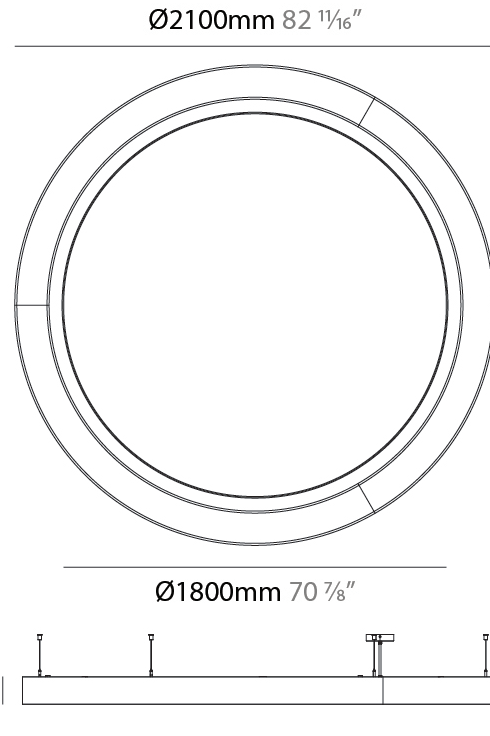

GENERAL

Series: Glorious Acoustic
Partner: Prolicht
Division: Architectural
Installation: Suspension
Product Type: Acoustic
Mounting Location: Ceiling
Light Distribution: Direct

PHYSICAL

Shape: Round
Length (mm): 2100
Length (in): 82 ¹¹/₁₆"
Width (mm): 120
Width (in): 4 ³/₄"
Diffuser: [PMMA - Opal / Micro-Prism](#)
Fixture Finish: [SSR / BKV / CWI / CRY / HAB / UFT / ITA / RUA / FTG / MYG / LOD / PUS / FRO / FUP / KIA / POP / BLS / SPG / MEY / GOH / CHC / COM / ABZ / JAG / OBR / MOS / ROR](#)
Acoustic Finish: [SFW / CYW / SEE / SYN / MTS / PMB / TTN / CYB / STO / DPE / BES / SHB / ARE / ANE / VRD / CRF](#)
Fixture Material: Aluminum
Primary Material: Acoustic
Cable Details: 2000mm / 78 3/4" or 6000mm / 236 1/4" Transparent Cable

ELECTRICAL

Lamp Type: LED (Zhaga Standard)
Input Wattage (W): 105
Total Output Wattage (W): 84 / 67.2 (3500K)
Dimming: [Phase Dimming / 0-10V Dimming / Matter Dimming](#)
Driver Included: Yes
Driver Location: Integrated
Driver Type: Constant Current - Universal
Driver Class: Class 2
Input Voltage (V): 120 - 277
Constant Current (MA): 350 / 700 (3500K)

LED

[Color Temperature (°K): 2700 / 3000 / 3500 / 4000](#)
Nominal Lumen (lm): Max 10,240
CRI: >90 CRI
Lamp Life (hrs): 50000

OPTICAL

RATINGS AND CERTIFICATIONS

Certified By: CSA Certified to UL and CSA Standards
IP rating: IP20