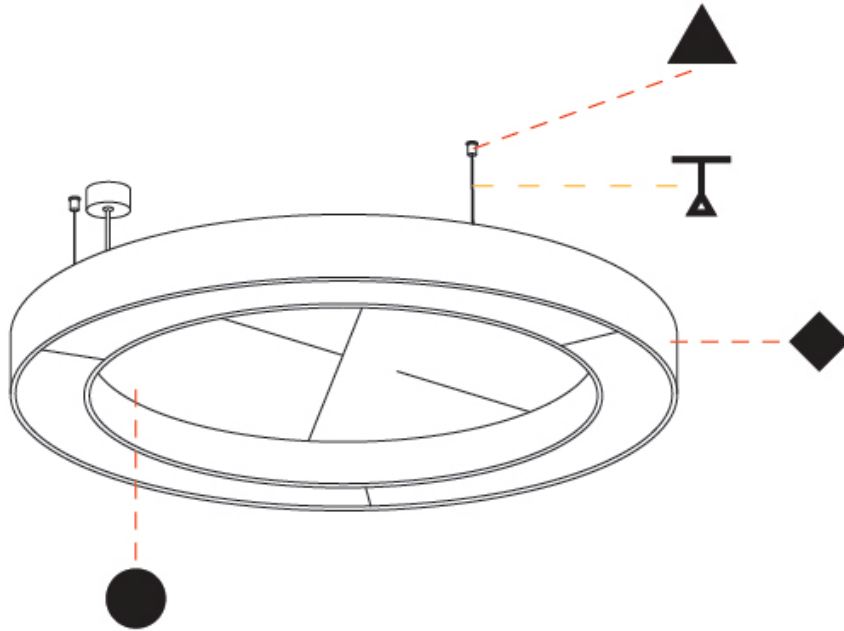

GLORIOUS ACOUSTIC SUSPENSION

A300725-

PROJECT
TYPE
SPECIFIER
QUANTITY
DATE

A