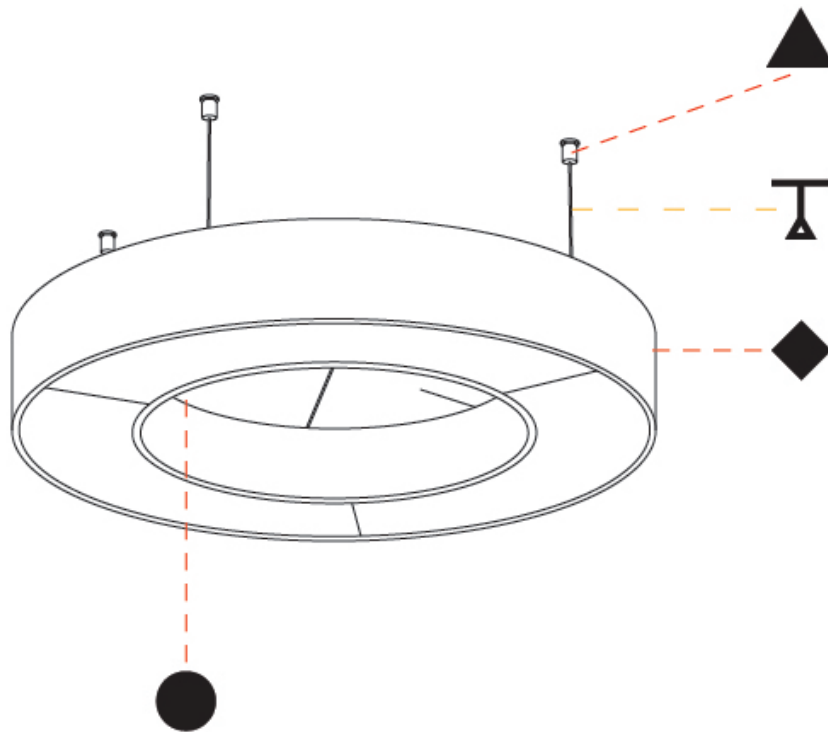

GLORIOUS ACOUSTIC SUSPENSION

A300723-

PROJECT	_____
TYPE	_____
SPECIFIER	_____
QUANTITY	_____
DATE	_____

A