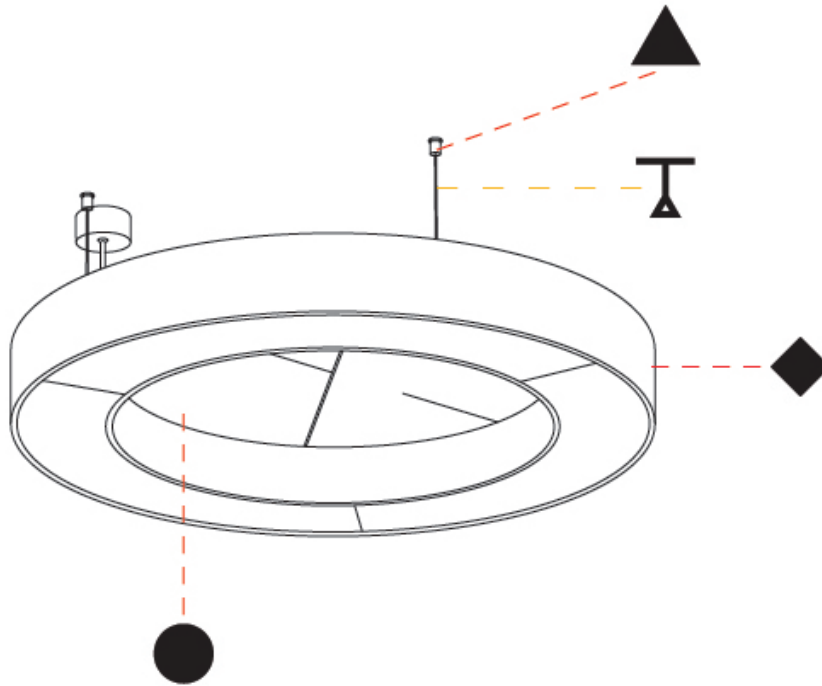

GLORIOUS ACOUSTIC SUSPENSION

A300719-

PROJECT
TYPE
SPECIFIER
QUANTITY
DATE

A