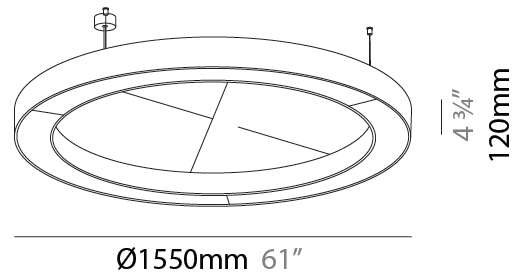

GENERAL

Series: Glorious Acoustic
Partner: Prolicht
Division: Architectural
Installation: Suspension
Product Type: Acoustic
Mounting Location: Ceiling
Light Distribution: Direct

PHYSICAL

Shape: Round
Diameter (mm): 1550
Diameter (in): 61
Width (mm): 120
Width (in): 4 3/4
Diffuser: PMMA - Opal / Micro-Prism
Fixture Finish: SSR / BKV / CWI / CRY / HAB / UFT / ITA / RUA / FTG / MYG / LOD / PUS / FRO / FUP / KIA / POP / BLS / SPG / MEY / GOH / CHC / COM / ABZ / JAG / OBR / MOS / ROR
Acoustic Finish: SFW / CYW / SEE / SYN / MTS / PMB / TTN / CYB / STO / DPE / BES / SHB / ARE / ANE / VRD / CRF
Fixture Material: Aluminum
Primary Material: Acoustic
Cable Details: 2000mm / 78 3/4" or 6000mm / 236 1/4" Transparent Cable

ELECTRICAL

Lamp Type: LED (Zhaga Standard)
Input Wattage (W): 73.4
Total Output Wattage (W): 66.3
Dimming: Non-Dimmable
Driver Included: Yes
Driver Location: Integrated
Driver Type: Constant Current - Universal
Driver Class: Class 2
Input Voltage (V): 120 - 277

LED

Color Temperature (°K): 2700 / 3000 / 3500 / 4000
Max. Delivered Lumen (lm): 6224 / 6442 / 7564 / 6549
Nominal Lumen (lm): 9575 / 9910 / 11636 / 10075
CRI: >90 CRI
Lamp Life (hrs): 50000

OPTICAL

RATINGS AND CERTIFICATIONS

Certified By: CSA Certified to UL and CSA Standards
IP rating: IP20