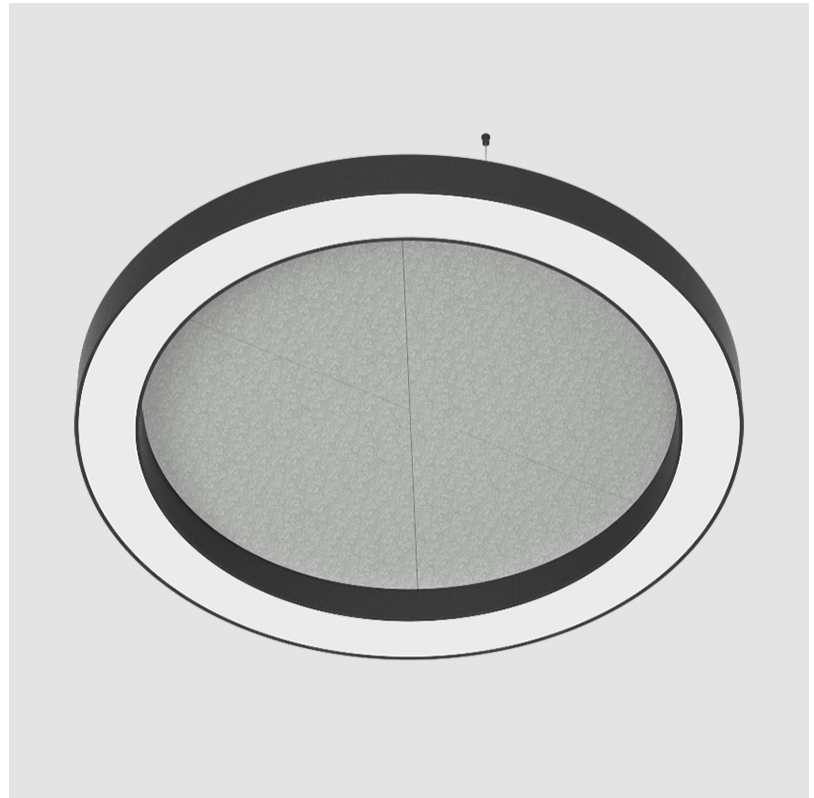

GENERAL

Series: Glorious Acoustic
Partner: Prolicht
Division: Architectural
Installation: Suspension
Product Type: Acoustic
Mounting Location: Ceiling
Light Distribution: Direct / Indirect

PHYSICAL

Shape: Round
Diameter (mm): 1550
Diameter (in): 61
Width (mm): 120
Width (in): 4 3/4
[Diffuser: PMMA - Opal / Micro-Prism](#)
[Fixture Finish: SSR / BKV / CWI / CRY / HAB / UFT / ITA / RUA / FTG / MYG / LOD / PUS / FRO / FUP / KIA / POP / BLS / SPG / MEY / GOH / CHC / COM / ABZ / JAG / OBR / MOS / ROR](#)
[Acoustic Finish: SFW / CYW / SEE / SYN / MTS / PMB / TTN / CYB / STO / DPE / BES / SHB / ARE / ANE / VRD / CRF](#)
Fixture Material: Aluminum
Primary Material: Acoustic
[Cable Details: 2000mm / 78 3/4" or 6000mm / 236 1/4" Transparent Cable](#)

ELECTRICAL

Lamp Type: LED (Zhaga Standard)
Input Wattage (W): 110
Total Output Wattage (W): 100
[Dimming: Non-Dimmable](#)
Driver Included: Yes
Driver Location: Integrated
Driver Type: Constant Current - Universal
Driver Class: Class 2
Input Voltage (V): 120 - 277

LED

[Color Temperature (°K): 2700 / 3000 / 3500 / 4000](#)
Max. Delivered Lumen (lm): Max 12515
Nominal Lumen (lm): Max 16105
CRI: >90 CRI
Lamp Life (hrs): 50000

OPTICAL

RATINGS AND CERTIFICATIONS

Certified By: CSA Certified to UL and CSA Standards
IP rating: IP20