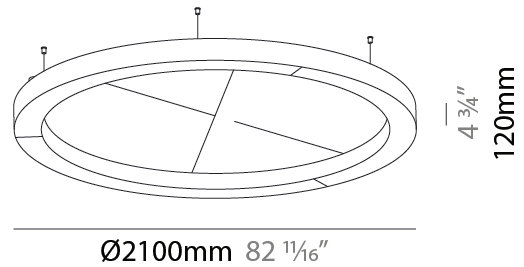

GENERAL

Series: Glorious Acoustic
Partner: Prolicht
Division: Architectural
Installation: Suspension
Product Type: Acoustic
Mounting Location: Ceiling
Light Distribution: Direct

PHYSICAL

Shape: Round
Diameter (mm): 2100
Diameter (in): 82 11/16
Width (mm): 120
Width (in): 4 3/4
Diffuser: [PMMA - Opal / Micro-Prism](#)
Fixture Finish: [SSR / BKV / CWI / CRY / HAB / UFT / ITA / RUA / FTG / MYG / LOD / PUS / FRO / FUP / KIA / POP / BLS / SPG / MEY / GOH / CHC / COM / ABZ / JAG / OBR / MOS / ROR](#)
Acoustic Finish: [SFW / CYW / SEE / SYN / MTS / PMB / TTN / CYB / STO / DPE / BES / SHB / ARE / ANE / VRD / CRF](#)
Fixture Material: Aluminum
Primary Material: Acoustic
Cable Details: [2000mm / 78 3/4" or 6000mm / 236 1/4" Transparent Cable](#)

ELECTRICAL

Lamp Type: LED (Zhaga Standard)
Input Wattage (W): 102.8
Total Output Wattage (W): 94.6
Dimming: [Non-Dimmable](#)
Driver Included: Yes
Driver Location: Integrated
Driver Type: Constant Current - Universal
Driver Class: Class 2
Input Voltage (V): 120 - 277

LED

Color Temperature (°K): [2700 / 3000 / 3500 / 4000](#)
Max. Delivered Lumen (lm): 9554 / 9888 / 11611 / 10053
Nominal Lumen (lm): 13405 / 13874 / 16291 / 14105
CRI: >90 CRI
Lamp Life (hrs): 50000

OPTICAL

RATINGS AND CERTIFICATIONS

Certified By: CSA Certified to UL and CSA Standards
IP rating: IP20